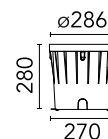

Are you a professional and your project needs consulting and support?

[BOOK AN APPOINTMENT](#)

Main specifications

EAN 8054793603834

Physical

Colour Black

Net weight (kg) 1.17

Package height (mm) 280

Package width (mm) 270

Package length (mm) 286

Package volume (m3) 0.02

Download

[Mounting instructions](#)