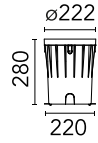

Are you a professional and your project needs consulting and support?

[BOOK AN APPOINTMENT](#)

Main specifications

EAN 8054793603810

Physical

Colour	Black
Net weight (kg)	0.87
Package height (mm)	290
Package width (mm)	220
Package length (mm)	222
Package volume (m3)	0.01

Download

[Mounting instructions](#)