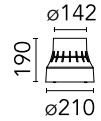

FLOS

■ F4597000 Black

Box for installation

Are you a professional and your project needs consulting and support?

[BOOK AN APPOINTMENT](#)

Main specifications

EAN 8054793603797

Physical

Colour	Black
Net weight (kg)	0.72
Package height (mm)	190
Package width (mm)	142
Package length (mm)	210
Package volume (m3)	0.01

Download

[Mounting instructions](#)

Electrical

Emergency No