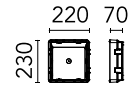

Are you a professional and your project needs consulting and support?

[BOOK AN APPOINTMENT](#)

Main specifications

EAN 8054793591308

Physical

Colour	Black
Net weight (kg)	0.71
Package height (mm)	135
Package width (mm)	235
Package length (mm)	231
Package volume (m3)	0.01

Download

[Mounting instructions](#)