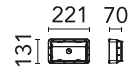

FLOS

■ F4302000 Black

Box for installation

Are you a professional and your project needs consulting and support?

[BOOK AN APPOINTMENT](#)

Main specifications

EAN 8054793591278

Physical

Colour	Black
Net weight (kg)	0.43
Package height (mm)	135
Package width (mm)	147
Package length (mm)	235
Package volume (m3)	0.01

Download

[Mounting instructions](#)

Electrical

Emergency No