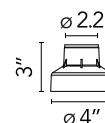

Are you a professional and your project needs consulting and support?

[BOOK AN APPOINTMENT](#)

Main specifications

EAN 8054793204468

Physical

Color	Black
Net weight (lb)	0.2
Gross weight (lb)	0.22
Package height (in)	3.07
Package width (in)	4.13
Package length (in)	4.13
Package volume (in)	52.48

Download

[Mounting instructions](#)