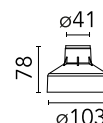

Are you a professional and your project needs consulting and support?

[BOOK AN APPOINTMENT](#)

Main specifications

EAN 8054793204451

Physical

Colour Black

Net weight (kg) 0.06

Package height (mm) 78

Package width (mm) 105

Package length (mm) 105

Download

[Mounting instructions](#)