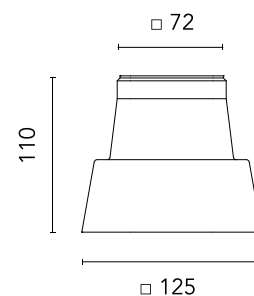

FLOS

FA102

Box for Installation C-Me Square 70

Designed by FLOS Outdoor

Are you a professional and your project needs consulting and support?

[BOOK AN APPOINTMENT](#)

Main specifications

EAN 8054793605944

Physical

Net weight (kg) 0.11

Package height (mm) 134

Package width (mm) 134

Package length (mm) 83

Download

[Mounting instructions](#)

Photometric