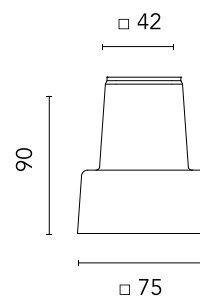

### Physical

Net weight (kg) 0.05

Package height (mm) 134

Package width (mm) 134

Package length (mm) 83