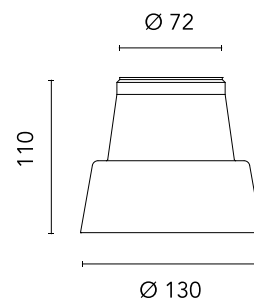

### Physical

Net weight (kg) 0.1

Package height (mm) 90

Package width (mm) 140

Package length (mm) 140