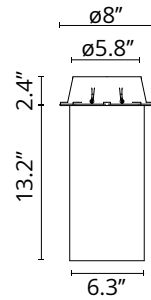

### Physical

Color Black

Net weight (lb) 2

Gross weight (lb) 2.23

Package height (in) 28.62

Package width (in) 8.7

Package length (in) 7.28

Package volume (in) 1813.82