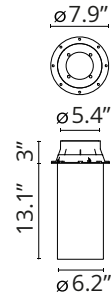

### Physical

Color Black

Net weight (lb) 2

Gross weight (lb) 2.23

Package height (in) 16.53

Package width (in) 7.48

Package length (in) 7.87

Package volume (in) 973.94