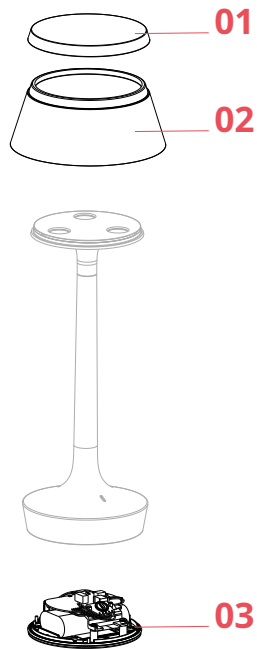

Physical

Color	Chrome
Length (in)	4.33
Net weight (lb)	1.01
Gross weight (lb)	2.78
Package height (in)	7.87
Package width (in)	6.3
Package length (in)	14.37
Package volume (in)	712.76
IP internal	20

Download

[Mounting instructions](#)

Ecodesign and Energy Labelling

This product contains a light source of energy efficiency class G

Replaceable (LED only) light source by a professional

Photometric

Lighting type	Direct
Light distribution	Roto symmetric
CCT (K)	2200-2700-3000
CRI>	90
Extreme cut off	No

Accessories & Power Supply

OPTIONAL

F1036007

Bon Jour Unplugged Crown

OPTIONAL

F1036030

Bon Jour Unplugged Crown

OPTIONAL

F1036070

Bon Jour Unplugged Crown

OPTIONAL

F1036088

Bon Jour Unplugged Crown

Spare Parts

- | | | |
|-----|--|-----------|
| 01. | Bon Jour Unplugged Chrome Top Cover | RF37099 |
| 02. | Bon Jour Unplugged Crown | F1036000 |
| 03. | Bon Jour Unplugged Wireless - Base assembly with battery kit | RF1040100 |