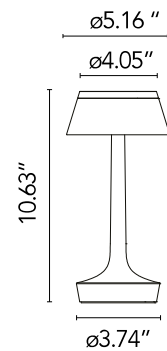

Physical

Color	Chrome
Length (in)	4.33
Net weight (lb)	1.01
Gross weight (lb)	2.78
Package height (in)	7.87
Package width (in)	6.3
Package length (in)	14.37
Package volume (in)	712.76
IP internal	20

Download