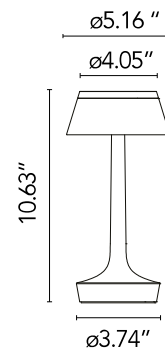

Physical

Color	Stormy Grey
Length (in)	4.33
Net weight (lb)	1.01
Gross weight (lb)	2.78
Package height (in)	7.87
Package width (in)	6.3
Package length (in)	14.37
Package volume (in)	712.76
IP internal	20