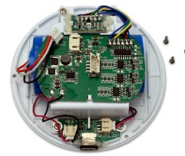

RF1040100
Bon Jour Unplugged Wireless -
Base assembly with battery kit