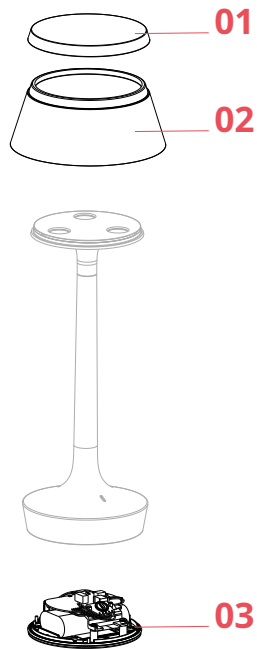

Physical

Color	Stormy Grey
Length (in)	4.33
Net weight (lb)	1.01
Gross weight (lb)	2.78
Package height (in)	7.87
Package width (in)	6.3
Package length (in)	14.37
Package volume (in)	712.76
IP internal	20

Download

[Mounting instructions](#)

Ecodesign and Energy Labelling

This product contains a light source of energy efficiency class G

Replaceable (LED only) light source by a professional

Photometric

Lighting type	Direct
Light distribution	Roto symmetric
CCT (K)	2200-2700-3000
CRI>	90
Extreme cut off	No

Accessories & Power Supply

OPTIONAL

F1036007

Bon Jour Unplugged Crown

OPTIONAL

F1036030

Bon Jour Unplugged Crown

OPTIONAL

F1036070

Bon Jour Unplugged Crown

OPTIONAL

F1036088

Bon Jour Unplugged Crown

Spare Parts

- | | | |
|-----|---|-----------|
| 01. | Bon Jour Unplugged Dark Grey
Top Cover | RF37243 |
| 02. | Bon Jour Unplugged Crown | F1036000 |
| 03. | Bon Jour Unplugged Wireless -
Base assembly with battery kit | RF1040100 |