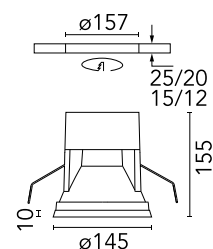

[BOOK AN APPOINTMENT](#)

Main specifications

Mounting	Semirecessed
Environments	Indoor dry location
Light source type	LED
Light sources included	Yes
LED type	LED array
Lamp category	LED
Number of lamps	1
System power (W)	36
Source flux (lm)	3840
Lumen Output (lm)	1527

Physical

Colour	White
Trim	Yes
Recessed depth (mm)	205
Bezel diameter (mm)	145
Net weight (kg)	1.11
Package volume (m3)	0.01
IP internal	20
IP external	44

Download

[Mounting instructions](#) PDF

Photometric Files

[LDT / IES](#) ZIP

Technical Drawings

[2D](#) ZIP

[3D](#) ZIP

[Bim](#) ZIP

Schematic light drawing

Photometric

Lighting type	Direct
Light distribution	Symmetric
CCT (K)	3000
CRI>	90
Beam angle C0-180 (°)	57
Beam angle C90-270 (°)	57