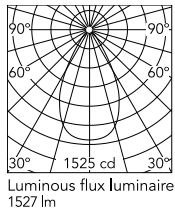

Physical

Colour	White
Trim	Yes
Recessed depth (mm)	205
Bezel diameter (mm)	145
Net weight (kg)	1.11
Package volume (m3)	0.01
IP internal	20
IP external	44

Download

[Mounting instructions](#) PDF

Photometric Files

[LDT / IES](#) ZIP

Technical Drawings

[2D](#) ZIP

[3D](#) ZIP

[Bim](#) ZIP

Schematic light drawing

Photometric

Lighting type	Direct
Light distribution	Symmetric
CCT (K)	3000
CRI>	90
Beam angle C0-180 (°)	57
Beam angle C90-270 (°)	57