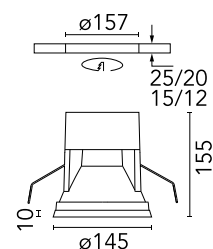

[BOOK AN APPOINTMENT](#)

Main specifications

Mounting	Semirecessed
Environments	Indoor dry location
Light source type	LED
Light sources included	Yes
LED type	LED array
Lamp category	LED
Number of lamps	1
System power (W)	36
Source flux (lm)	3845
Lumen Output (lm)	695

Physical

Colour	Black
Trim	Yes
Recessed depth (mm)	205
Bezel diameter (mm)	145
Net weight (kg)	1.11
Package volume (m3)	0.01
IP internal	20
IP external	44

Download

[Mounting instructions](#) PDF

Photometric Files

[LDT / IES](#) ZIP

Technical Drawings

[2D](#) ZIP

[3D](#) ZIP

[Bim](#) ZIP

Schematic light drawing

Photometric

Lighting type	Direct
Light distribution	Symmetric
CCT (K)	2700
CRI>	90
Beam angle C0-180 (°)	55
Beam angle C90-270 (°)	55
UGR _L	<16