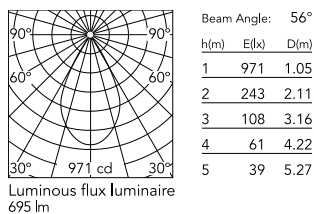

Physical

Colour	Black
Trim	Yes
Recessed depth (mm)	205
Bezel diameter (mm)	145
Net weight (kg)	1.11
Package volume (m3)	0.01
IP internal	20
IP external	44

Download

[Mounting instructions](#) PDF

Photometric Files

[LDT / IES](#) ZIP

Technical Drawings

[2D](#) ZIP

[3D](#) ZIP

[Bim](#) ZIP

Schematic light drawing

Photometric

Lighting type	Direct
Light distribution	Symmetric
CCT (K)	2700
CRI>	90
Beam angle C0-180 (°)	55
Beam angle C90-270 (°)	55
UGR _L	<16