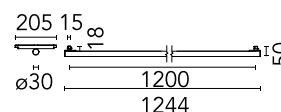

FLOS

03.8121.40 White

Blind Tube 1200 mm

Designed by Vincent Van Duysen, 2017

Length: 1244 - Ceiling surface

A mechanical module (without lighting) to be installed in the system infrastructure. Fixing components that rotate 0°-90°, with a magnetic connection and a mechanical safety lock. To be installed transversely between two profile lines.

Colour	White
Length (mm)	1244
Net weight (kg)	0.93
IP internal	20

Download

[Mounting instructions](#)