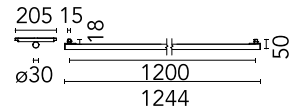

FLOS

03.8121.14 Black

Blind Tube 1200 mm

Designed by Vincent Van Duysen, 2017

Length: 1244 - Ceiling surface

A mechanical module (without lighting) to be installed in the system infrastructure. Fixing components that rotate 0°-90°, with a magnetic connection and a mechanical safety lock. To be installed transversely between two profile lines.

Colour	Black
Length (mm)	1244
Net weight (kg)	0.93
IP internal	20

Download

[Mounting instructions](#)