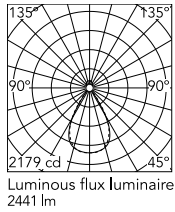

Physical

Color	Matte Black
Canopy color	Black
Canopy width (in)	1.693
Canopy height (in)	1.693
Net weight (lb)	39.68
Gross weight (lb)	49.6
Package volume (in)	4974.67
IP internal	20

Download

[Mounting instructions](#)  PDF

Photometric Files

[LDT / IES](#)  ZIP

Technical Drawings

[2D](#)  ZIP

[3D](#)  ZIP

Schematic light drawing

Photometric

Lighting type	Direct, Indirect
CCT (K)	2700-5000
CRI>	90