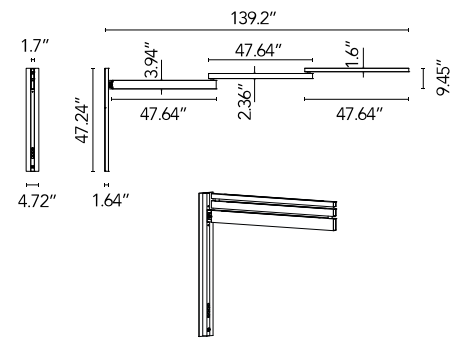

FLOS

■ FU109100 Matte Black

Black Flag Pro Primer

Designed by Konstantin Grcic, 2023

82W - 2700-5000K - CRI> 90

Black Flag is an extendable wall light that offers flexibility of illumination thanks to the expanding aluminium arm reaching up to 3.5meters from a wall-mounted frame of the same material. Wall lamp and sculptural centre piece, Black Flag embodies Grcic's industrial design expertise and demonstrates the experimental opportunities of his approach mixed with Flos' technical expertise. The luminaire provides direct and indirect lighting. Greater Up or Down intensity can be controlled through the dedicated touch buttons featured in the stem. The lamp is dimmable via wireless (by Casambi) and also offers the possibility to adjust colour temperature from 2700K to 5000K. Touch panel control on the lamp's arm features: 1: Switching and dimming function 2: Light emission control (direct only / indirect only / all together) 3: CCT control (27>50K) – 4 steps 27K-30K-40K-50K or linear change with continuous press 4: Adaptive eco mode (lux sensor to keep constant lighting levels on the workplan – 500lx). Control management compatible with digital systems (Push dim, DALI, CASAMBI). Up to 10mt distance from the lamp for remote Bluetooth control. Possibility of wiring from a light point or through an IEC plug. Tunable White range: 2700K – 5000K CRI 90.

Physical

Color	Matte Black
Canopy color	Black
Canopy width (in)	1.693
Canopy height (in)	1.693
Net weight (lb)	39.68
Gross weight (lb)	49.6
Package volume (in)	4974.67
IP internal	20

Download

[Mounting instructions](#)  PDF