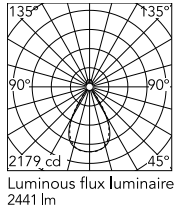

Physical

Color	Matte Black
Canopy color	Black
Canopy width (in)	1.693
Canopy height (in)	1.693
Net weight (lb)	39.68
Gross weight (lb)	49.6
Package volume (in)	4974.67
IP internal	20

Download

[Mounting instructions](#)  PDF

Photometric Files

[LDT / IES](#)  ZIP

Technical Drawings

[2D](#)  ZIP

[3D](#)  ZIP

Schematic light drawing

Photometric

Lighting type	Direct, Indirect
CCT (K)	2700
CRI>	90