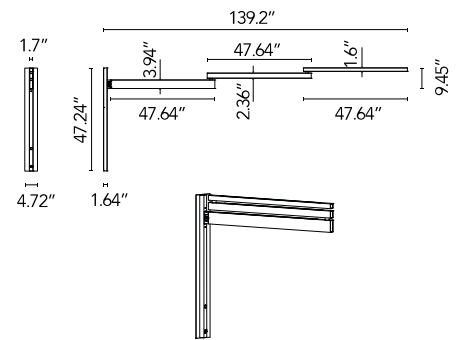

FLOS

FU109000 Matte Black

Black Flag Primer

Designed by Konstantin Grcic, 2023

75W - 2700K - CRI > 90

Black Flag is an extendable wall light that offers flexibility of illumination thanks to the expanding aluminium arm reaching up to 3.5 meters from a wall-mounted frame of the same material. Wall lamp and sculptural centre piece, Black Flag embodies Grcic's industrial design expertise and demonstrates the experimental opportunities of his approach mixed with Flos' technical expertise. The luminaire provides direct and indirect lighting. Greater Up or Down intensity can be controlled through the dedicated touch buttons featured in the stem. Connection from the network or via an IEC plug. Possibility of connection from a light point or via an IEC plug. Color temperature 2700K, CRI 90.

Physical

Color	Matte Black
Canopy color	Black
Canopy width (in)	1.693
Canopy height (in)	1.693
Net weight (lb)	39.68
Gross weight (lb)	49.6
Package volume (in)	4974.67
IP internal	20

Download

[Mounting instructions](#)  PDF