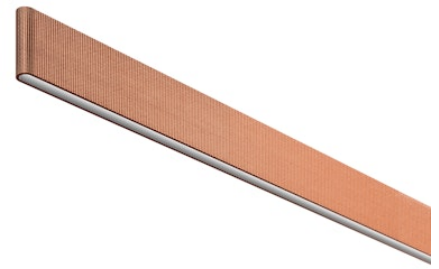

03.8506.M5.DA Copper Brown

## Belt Fabric L 3000 mm Dali Version

Designed by Ronan & Erwan Bouroullec

Electromechanical profile for interior use with integrated linear lighting for suspended installation available with 2 or 3 m lengths. Installation via suspension leather or fabric straps on the ceiling and remote power kit, to be ordered separately. Up&Down system controlled via DALI or CASAMBI individually and via 1-10V all together (Broadcast).