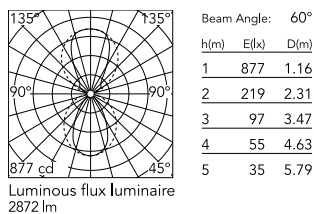

Schematic light drawing

Photometric

Lighting type	Direct, Indirect
Light distribution	Asymmetric
CCT (K)	3000
CRI>	95
McAdam steps (SDCM)	3
Beam angle C0-180 (°)	60
Beam angle C90-270 (°)	100
Beam angle indirect C0-180 (°)	80
Beam angle indirect C90-270 (°)	90

Electrical

Insulation class	III
Forward voltage (V)	48
Power supply	Remote excluded
Dimmable	Yes
Power supply type	Dimmable DALI 1
Dimming interface	Remote Dimmable (Dimmer Not Included)

Notes

Power kit and suspension straps sold separately. For the sizing of the installation keep a safety margin of 15% of the maximum power of the LED power source.