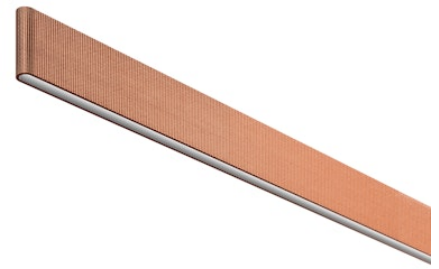

03.8501.M5.DA Copper Brown

## Belt Fabric L 3000 mm Dali Version

Designed by Ronan & Erwan Bouroullec

Electromechanical profile for interior use with integrated linear lighting for suspended installation available with 2 or 3 m lengths. Installation via suspension leather or fabric straps on the ceiling and remote power kit, to be ordered separately. Up&Down system controlled via DALI or CASAMBI individually and via 1-10V all together (Broadcast).