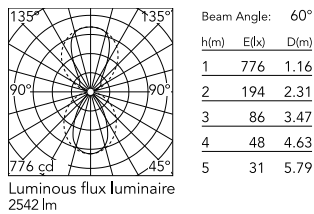

### Physical

Colour	Copper Brown
Orientation	Fixed
Length (mm)	3000
Net weight (kg)	4.05
Package height (mm)	127
Package width (mm)	3100
Package length (mm)	127
IP internal	20

### Technical Drawings

2D [↓ ZIP](#)

3D [↓ ZIP](#)

[Bim](#) [↓ ZIP](#)

## Schematic light drawing