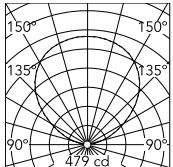

Physical

Color	Grey Blue
Length (in)	5.91
Net weight (lb)	2.47
Gross weight (lb)	3.75
Package height (in)	8.86
Package width (in)	6.06
Package length (in)	10.71
Package volume (in)	575.15
IP internal	44

Schematic light drawing

Beam Angle: 108°
h(m) E(lx) D(m)
1 479 2.78
2 120 5.55
3 53 8.33
4 30 11.11
5 19 13.88

Luminous flux luminaire
1314 lm

Ecodesign and Energy Labelling

This product contains a light source of energy efficiency class G