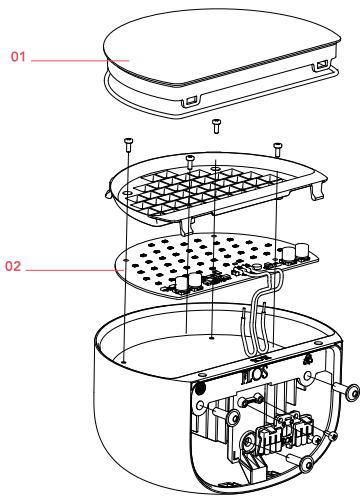

Spare Parts

01.	Bellhop Wall Up Transparent Difusser	RF34084
02.	Bellhop Wall Up Led board	RF1080200