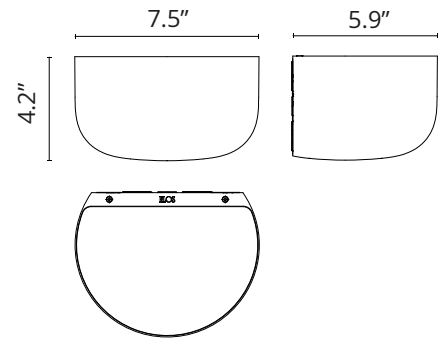

FLOS

 FU108014 Grey Blue

Bellhop Wall Up

Designed by Edward Barber and Jay Osgerby, 2022

17W - 1332lm - 2700K - CRI> 90

Designed by Edward Barber and Jay Osgerby Indirect light wall lamp. Body in colored polycarbonate. Diffuser made of semi-transparent injection-moulded polycarbonate. The surface of the diffuser has been designed with a special texture to enhance the uniformity of the light distribution. High efficiency LED source with a lifetime of more than 50.000 hours. The LED source can be easily replaced on site by a professional installer when it comes to the end of its lifecycle. Bellhop Wall Up is a future-proof lamp as no glue is used to assemble its different parts. The product can therefore be separated, replaced individually, and recycled separately.

Physical

Color	Grey Blue
Length (in)	5.91
Net weight (lb)	2.47
Gross weight (lb)	3.75
Package height (in)	8.86
Package width (in)	6.06
Package length (in)	10.71
Package volume (in)	575.15
IP internal	44

Schematic light drawing

Beam Angle: 108°
h(m) E(lx) D(m)
1 479 2.78
2 120 5.55
3 53 8.33
4 30 11.11
5 19 13.88

Luminous flux luminaire
1314 lm

Ecodesign and Energy Labelling

This product contains a light source of energy efficiency class G