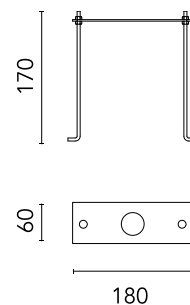

### Physical

Net weight (kg)	0.22
Package height (mm)	70
Package width (mm)	200
Package length (mm)	5