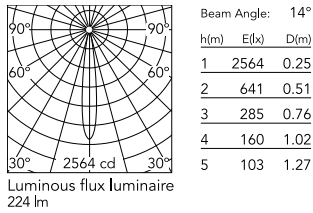

### Physical

Colour	Brushed Bronze
Orientation	Adjustable
Rotation (°)	360
Longitudinal tilting (°)	90
Net weight (kg)	0.1
IP internal	20

### Photometric Files

LDT / IES [↓ ZIP](#)

### Technical Drawings

2D [↓ ZIP](#)

3D [↓ ZIP](#)

## Schematic light drawing