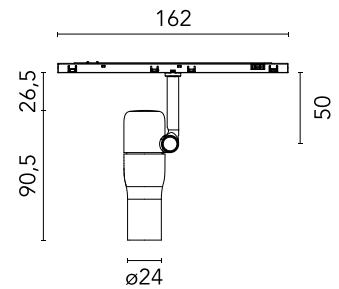

5.5W - 224lm - 2700K - CRI> 90 - Beam° 14

LED projection lighting module for installation in the Zero Track Pro system. Electronic DC/DC converter incorporated. Individual wireless adjustment via Casambi. Casambi control implemented via the FLOS Control® app for mobile devices (available in the Apple Store and Google Play). Cannot be installed on vertical tracks. Accessories included (honeycomb grid and protection bar).

Are you a professional and your project needs consulting and support?

BOOK AN APPOINTMENT