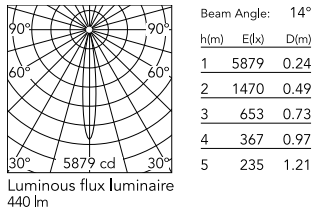

Physical

Colour	Brushed Steel
Orientation	Adjustable
Rotation (°)	360
Longitudinal tilting (°)	90
Net weight (kg)	0.16
IP internal	20

Download

Mounting instructions [↓ PDF](#)

Photometric Files

LDT / IES [↓ ZIP](#)

Technical Drawings

2D [↓ ZIP](#)

3D [↓ ZIP](#)

Schematic light drawing

Photometric

Lighting type	Direct
Light distribution	Symmetric
CCT (K)	3000
CRI>	90
McAdam steps (SDCM)	2
Beam angle C0-180 (°)	14
Beam angle C90-270 (°)	14
Extreme cut off	No
UGR _L	<10