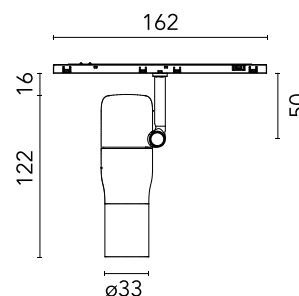

FLOS

05.5155.ER.DA Brushed Steel

Atom 120 Dali Dimmable

Designed by FLOS Architectural, 2023

8W - 440lm - 3000K - CRI> 90 - Beam° 14

LED projection lighting module for installation in the Zero Track Pro system. Electronic DC/DC converter incorporated. Individual wireless adjustment via Casambi. Casambi control implemented via the FLOS Control® app for mobile devices (available in the Apple Store and Google Play).

Are you a professional and your project needs consulting and support?

[BOOK AN APPOINTMENT](#)

Main specifications

Mounting	Track
Environments	Indoor dry location
Light source type	LED
Light sources included	Yes
LED type	Power LED
Number of lamps	1
Power (W)	8
Source flux (lm)	648
Lumen Output (lm)	440

Physical

Colour	Brushed Steel
Orientation	Adjustable
Rotation (°)	360
Longitudinal tilting (°)	90
Net weight (kg)	0.16
IP internal	20

Download

Mounting instructions [↓ PDF](#)

Photometric Files

LDT / IES [↓ ZIP](#)

Technical Drawings

2D [↓ ZIP](#)

3D [↓ ZIP](#)

Schematic light drawing

Photometric

Lighting type	Direct
Light distribution	Symmetric
CCT (K)	3000
CRI>	90
McAdam steps (SDCM)	2
Beam angle C0-180 (°)	14
Beam angle C90-270 (°)	14
Extreme cut off	No
UGR _L	<10