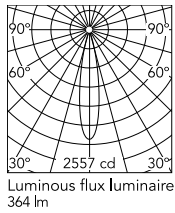

Physical

| | |
|--------------------------|----------------|
| Colour | Brushed Bronze |
| Orientation | Adjustable |
| Rotation (°) | 360 |
| Longitudinal tilting (°) | 90 |
| Net weight (kg) | 0.16 |
| IP internal | 20 |

Download

Mounting instructions [↓ PDF](#)

Photometric Files

LDT / IES [↓ ZIP](#)

Technical Drawings

2D [↓ ZIP](#)

3D [↓ ZIP](#)

Schematic light drawing

Beam Angle: 20°

| h(m) | E(lx) | D(m) |
|------|-------|------|
| 1 | 2557 | 0.35 |
| 2 | 639 | 0.70 |
| 3 | 284 | 1.06 |
| 4 | 160 | 1.41 |
| 5 | 102 | 1.76 |

Luminous flux luminaire
364 lm

Photometric

| | |
|------------------------|-----------|
| Lighting type | Direct |
| Light distribution | Symmetric |
| CCT (K) | 2700 |
| CRI> | 90 |
| McAdam steps (SDCM) | 2 |
| Beam angle C0-180 (°) | 20 |
| Beam angle C90-270 (°) | 20 |
| Extreme cut off | No |
| UGR _L | <10 |