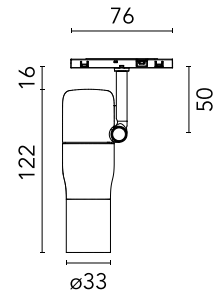

8W - 364lm - 2700K - CRI> 90 - Beam° 20

LED projection lighting module for installation in the Zero Track Pro system. Electronic DC/DC converter incorporated. Individual wireless adjustment via Casambi. Casambi control implemented via the FLOS Control® app for mobile devices (available in the Apple Store and Google Play).

Are you a professional and your project needs consulting and support?

[BOOK AN APPOINTMENT](#)