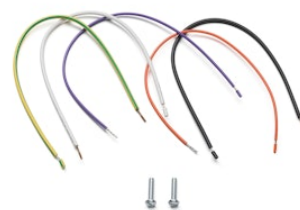

FLOS

RF0410200 Raw

Arrangements Cables & screws kit for ceiling rose

Cables & Screws Kit for Big & Small Canopy are replacement parts of the Flos Arrangements Lamp.

Are you a professional and your project needs consulting and support?

[BOOK AN APPOINTMENT](#)

Physical

| | |
|---------------------|------|
| Color | Raw |
| Net weight (lb) | 0.02 |
| Gross weight (lb) | 0.02 |
| Package volume (in) | 0.61 |

Photometric

Extreme cut off No