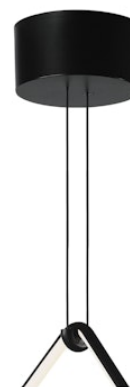

# FLOS

■ F0415030 Black

## Arrangements Big Rose

Designed by Michael Anastassiades, 2018

Big Rose-MAX190W

Are you a professional and your project needs consulting and support?

[BOOK AN APPOINTMENT](#)