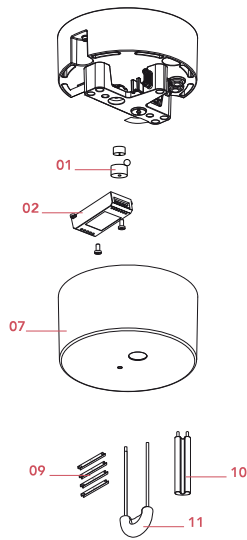

Spare Parts

00.	Push button and cables assembly for dimmer	RF27318
01.	Stretch cable ceiling rose kit	RF0410400
02.	Led dimmer kit	RF34197
07.	Arrangements Big ceiling rose cover	RF0410600
09.	Spacers cable	RF26602
10.	Regolation cables key	RF26440
11.	Element support assembly	RF26906