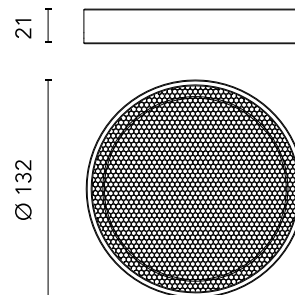

FLOS

FA21330 Black

Anti-Glare Louvre Spock 3

Designed by FLOS Outdoor

Are you a professional and your project needs consulting and support?

BOOK AN APPOINTMENT

Main specifications

EAN	8054793621548
Environments	Outdoor wet location

Physical

Colour	Black
Net weight (kg)	0.09
Package height (mm)	90
Package width (mm)	140
Package length (mm)	140

Photometric

Extreme cut off No