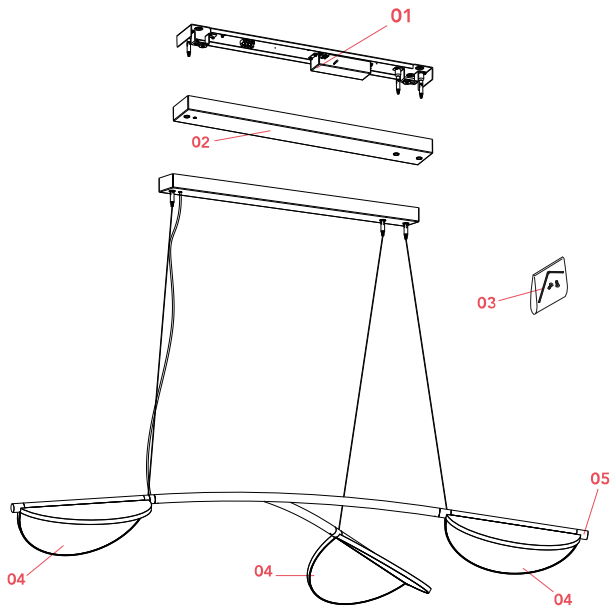

Spare Parts

03. Kit with screws and allen key RF3160100
04. Almendra Suspension Bay blue body assembly RF32518
05. Almendra S Arc/Y terminal joint L31 Met. Green RF33250