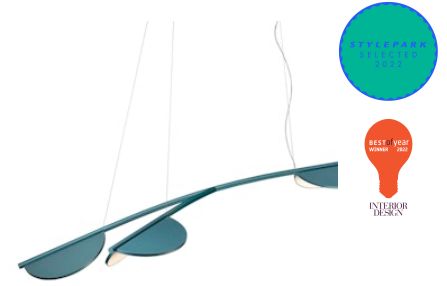

FLOS

FU043639 Bay Blue Metallized

Almendra Organic Suspension Short 3 Designed by Patricia Urquiola, 2022

48W - 1338lm - 2700K - CRI> 95

Suspension lamp with diffused light emission available in linear and organic compositions. Tubular structure made of aluminium and CNC aluminium terminals with matte or metallized finish. Edge Lighting technology integrated. Light units can be turned by steps of 60° within the structure in order to change the direction of the light emitted. Metal rosette with matte white finish. The integrated electronics in the ceiling rose allow the use of different dimming systems: 1-10V, DALI, push-dim or potentiometer. Useful length of the cable 3 mt. The product has been designed according to the ISCC standards and it is assembled with total absence of glued components so that it can be completely separated for future recyclability.

Are you a professional and your project needs consulting and support?

[BOOK AN APPOINTMENT](#)

Main specifications

EAN	8059607048948
Mounting	Suspension
Environments	Indoor dry location
Light Source Type	LED
Light sources included	Yes
LED type	Edge Lighting
Power (W)	48
System flux (lm)	1338

Physical

Color	Bay Blue Metallized
Length (in)	63.42
Cord color	Clear
Cord length (in)	102.362
Canopy color	White
Canopy width (in)	3.937
Canopy height (in)	1.732
Net weight (lb)	21.67
Gross weight (lb)	37.88
Package volume (in)	15138.65
IP internal	20

Ecodesign and Energy Labelling

This product contains a light source of energy efficiency class E

Spare Parts

- 03. Kit with screws and allen key RF3160100
- 04. Almendra Suspension Bay blue body assembly RF32518
- 05. Almendra S Arc/Y terminal joint L31 Met. Green RF33250