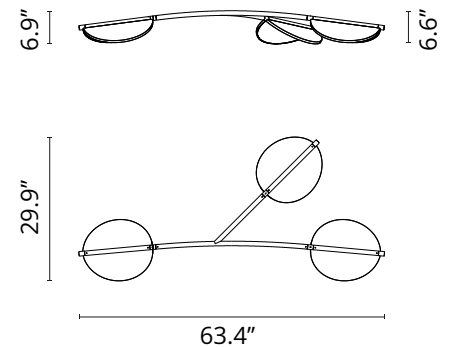

FLOS

FU043639 Bay Blue Metallized

Almendra Organic Suspension Short 3 Designed by Patricia Urquiola, 2022

48W - 1338lm - 2700K - CRI> 95

Suspension lamp with diffused light emission available in linear and organic compositions. Tubular structure made of aluminium and CNC aluminium terminals with matte or metallized finish. Edge Lighting technology integrated. Light units can be turned by steps of 60° within the structure in order to change the direction of the light emitted. Metal rosette with matte white finish. The integrated electronics in the ceiling rose allow the use of different dimming systems: 1-10V, DALI, push-dim or potentiometer. Useful length of the cable 3 mt. The product has been designed according to the ISCC standards and it is assembled with total absence of glued components so that it can be completely separated for future recyclability.

Are you a professional and your project needs consulting and support?

[BOOK AN APPOINTMENT](#)

Main specifications

EAN	8059607048948
Mounting	Suspension
Environments	Indoor dry location
Light Source Type	LED
Light sources included	Yes
LED type	Edge Lighting
Power (W)	48
System flux (lm)	1338

Physical

Color	Bay Blue Metallized
Length (in)	63.42
Cord color	Clear
Cord length (in)	102.362
Canopy color	White
Canopy width (in)	3.937
Canopy height (in)	1.732
Net weight (lb)	21.67
Gross weight (lb)	37.88
Package volume (in)	15138.65
IP internal	20