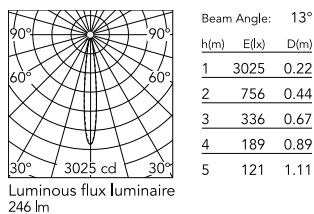

Schematic light drawing

Photometric

Lighting type	Direct
Light distribution	Symmetric
CCT (K)	2700
CRI>	80
Beam angle C0-180 (°)	12
Beam angle C90-270 (°)	12
Extreme cut off	No

Electrical

Insulation class	III
Frequency (Hz)	50/60
Main voltage (Vac)	24
Power supply	Remote excluded
Dimmable	No
Power supply type	Non Dimmable
Dimming interface	Not Dimmable
Emergency	No

Notes

Dimmable version on request