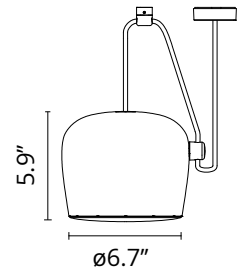

FLOS

■ FU009530 Black

Aim Small

Designed by Ronan & Erwan Bouroullec, 2014

12W - 725lm - 2700K - CRI> 90

Like the others in the AIM family created by the Bouroullec brothers in 2010, the AIM-Small ceiling light is a design stripped to its most basic-and beautiful-essence. This innovative form of modern pendant lighting is constructed from a varnished aluminum sheet with a photo-etched optical PC (polycarbonate) shade. The internal reflector is photo-etched ABS. The cable can be adjusted to allow the fixture head and light distribution to be aimed in whatever way you choose. Available in classic white, black and bronze in addition to new lively colors introduced in 2021 Anodized Blue Steel, Anodized Green, and Anodized Light Silver. The AIM Small pendant light provides direct lighting and is available in three versions: a hardwired version that includes a 5" diameter canopy that should be hardwired directly to a 120V junction box (no additional LED is required); a plug-in version with a (non-dimmable) switch; and a fixed version. Inspiration behind the design: When they created the AIM ceiling light, brothers Ronan and Erwan Bouroullec wanted to keep its core essence limited to the source of light and its cord. By doing that, they ensured that the AIM is versatile enough for any setting not only because of its appearance, but also because it provides a convenient, easily "aimed" light. Looking for a larger pendant size from the same collection? See AIM pendant.

Physical

Color	Black
Length (in)	6.69
Cord color	Black
Cord length (in)	354.331
Canopy color	Black
Canopy height (in)	0.748
Net weight (lb)	3.75
Gross weight (lb)	5.51
Package height (in)	11.81
Package width (in)	12.2
Package length (in)	11.81
Package volume (in)	1702.57
IP internal	20