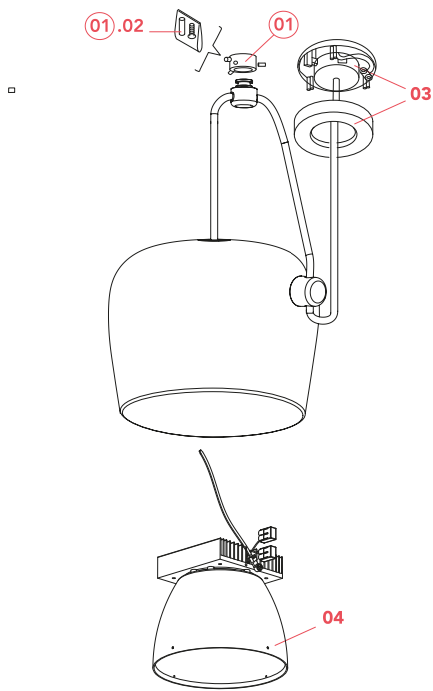

Physical

Color	Black
Length (in)	6.69
Cord color	Black
Cord length (in)	354.331
Canopy color	Black
Canopy height (in)	0.748
Net weight (lb)	3.75
Gross weight (lb)	5.51
Package height (in)	11.81
Package width (in)	12.2
Package length (in)	11.81
Package volume (in)	1702.57
IP internal	20

Accessories & Power Supply

OPTIONAL

FU009330

AIM Multi Canopy In Black

Spare Parts

- | | | |
|-----|---|-----------|
| 01. | Aim/Aim Small Black ceiling attachment assembly | RF0090130 |
| 02. | Aim/Aim Small Kit of quantity 3 m4 screws | RF06750 |
| 03. | Black ceiling rose assembly for Aim Small and Can Can | RFU155530 |
| 04. | Assembly Led Board 2700K for Aim Small | RFU009600 |

RF0090130
Aim/Aim Small Black ceiling attachment assembly

RF06750
Aim/Aim Small Kit of quantity 3 m4 screws

RFU155530
Black ceiling rose assembly for Aim Small and Can Can

RFU009600
Assembly Led Board 2700K for Aim Small