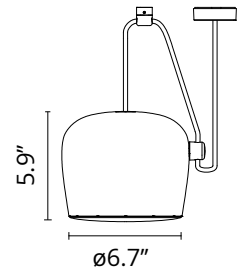

## Aim Small

Designed by Ronan & Erwan Bouroullec, 2014

12W - 725lm - 2700K - CRI> 90

Like the others in the AIM family created by the Bouroullec brothers in 2010, the AIM-Small ceiling light is a design stripped to its most basic-and beautiful-essence. This innovative form of modern pendant lighting is constructed from a varnished aluminum sheet with a photo-etched optical PC (polycarbonate) shade. The internal reflector is photo-etched ABS. The cable can be adjusted to allow the fixture head and light distribution to be aimed in whatever way you choose. Available in classic white, black and bronze in addition to new lively colors introduced in 2021 Anodized Blue Steel, Anodized Green, and Anodized Light Silver. The AIM Small pendant light provides direct lighting and is available in three versions: a hardwired version that includes a 5" diameter canopy that should be hardwired directly to a 120V junction box (no additional LED is required); a plug-in version with a (non-dimmable) switch; and a fixed version. Inspiration behind the design: When they created the AIM ceiling light, brothers Ronan and Erwan Bouroullec wanted to keep its core essence limited to the source of light and its cord. By doing that, they ensured that the AIM is versatile enough for any setting not only because of its appearance, but also because it provides a convenient, easily "aimed" light. Looking for a larger pendant size from the same collection? See AIM pendant.

## Physical

|                     |         |
|---------------------|---------|
| Color               | White   |
| Length (in)         | 6.69    |
| Cord color          | White   |
| Cord length (in)    | 354.331 |
| Canopy color        | White   |
| Canopy height (in)  | 0.748   |
| Net weight (lb)     | 3.75    |
| Gross weight (lb)   | 5.51    |
| Package height (in) | 11.81   |
| Package width (in)  | 12.2    |
| Package length (in) | 11.81   |
| Package volume (in) | 1702.57 |
| IP internal         | 20      |