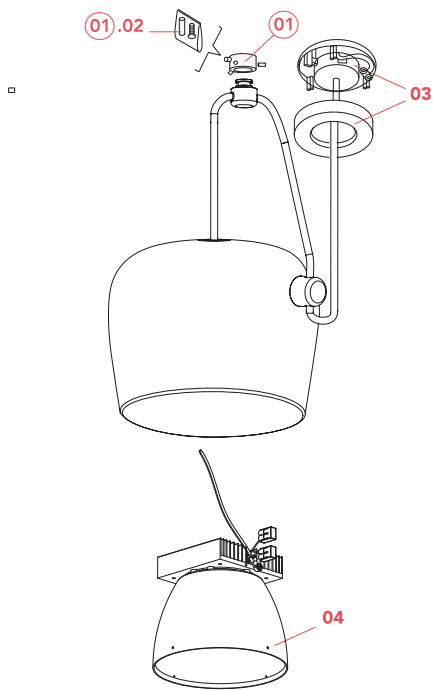

## Physical

|                     |         |
|---------------------|---------|
| Color               | White   |
| Length (in)         | 6.69    |
| Cord color          | White   |
| Cord length (in)    | 354.331 |
| Canopy color        | White   |
| Canopy height (in)  | 0.748   |
| Net weight (lb)     | 3.75    |
| Gross weight (lb)   | 5.51    |
| Package height (in) | 11.81   |
| Package width (in)  | 12.2    |
| Package length (in) | 11.81   |
| Package volume (in) | 1702.57 |
| IP internal         | 20      |

## Accessories & Power Supply

OPTIONAL

FU009309

AIM Multi Canopy in White

## Spare Parts

- |     |   |           |
|-----|---|-----------|
| 01. | Aim/Aim Small Ceiling attachment assembly             | RF0090109 |
| 02. | Aim/Aim Small Kit of quantity 3 m4 screws             | RF06749   |
| 03. | White ceiling rose assembly for Aim Small and Can Can | RFU155509 |
| 04. | Assembly Led Board 2700K for Aim Small                | RFU009600 |

RF0090109  
Aim/Aim Small Ceiling attachment  
assembly

RF06749  
Aim/Aim Small Kit of quantity 3  
m4 screws

RFU155509  
White ceiling rose assembly for  
Aim Small and Can Can

RFU009600  
Assembly Led Board 2700K for  
Aim Small