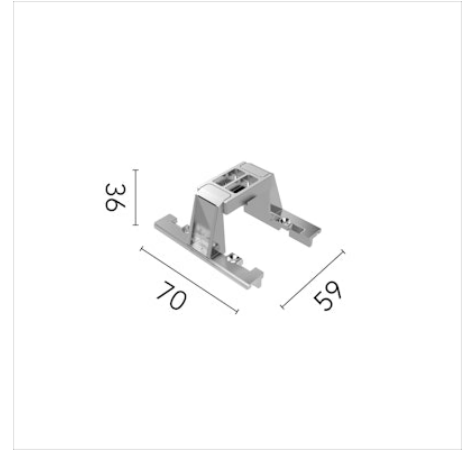

## Accessory for mounting of No Trim Fix continuous line.

Designed by FLOS Architectural, 2022

Each accessory allows connection between two No Trim pre-installation frames.

Are you a professional and your project needs consulting and support?