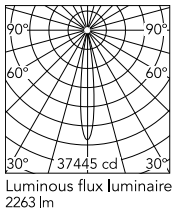

Main specifications

Environments	Indoor dry location
LED type	Power LED
Lamp category	LED
Power (W)	3

Physical

Colour	Black
Trim	No
Net weight (kg)	3.4
IP internal	20
IP external	20

Download

[Mounting instructions](#)  PDF

Photometric Files

[LDT / IES](#)  LDT

Schematic light drawing

Beam Angle:	14°	
h(m)	El(x)	D(m)
1	37445	0.24
2	9361	0.48
3	4161	0.72
4	2340	0.95
5	1498	1.19

Photometric

Light distribution	Symmetric
CRI>	90
Beam angle C0-180 (°)	12
Beam angle C90-270 (°)	12
Extreme cut off	No
UGR _L	<10