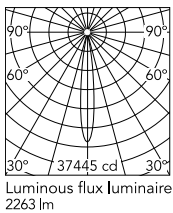

Main specifications

Environments	Indoor dry location
LED type	Power LED
Lamp category	LED
Power (W)	3

Physical

Colour	Black
Trim	No
Net weight (kg)	3.4
IP internal	20
IP external	20

Download

Mounting instructions [↓ PDF](#)

Photometric Files

LDT / IES [↓ LDT](#)

Schematic light drawing

Beam Angle:	14°	
h(m)	El(x)	D(m)
1	37445	0.24
2	9361	0.48
3	4161	0.72
4	2340	0.95
5	1498	1.19

Photometric

Light distribution	Symmetric
CRI>	90
Beam angle C0-180 (°)	12
Beam angle C90-270 (°)	12
Extreme cut off	No
UGR _L	<10