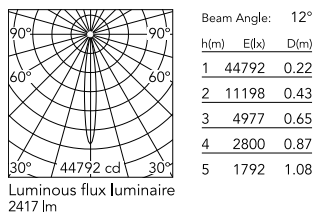

Physical

Colour	Black
Trim	No
Recessed depth (mm)	150
Net weight (kg)	3.37
IP internal	20

Download

Mounting instructions [↓ PDF](#)

Photometric Files

LDT / IES [↓ LDT](#)

Ecodesign and Energy Labelling

Replaceable (LED only) light source by a professional

Replaceable control gear by a professional

Schematic light drawing

Photometric

Light distribution	Symmetric
CCT (K)	3000
Beam angle C0-180 (°)	12
Extreme cut off	Yes
UGR _L	<10

Electrical

Insulation class	II
Frequency (Hz)	50/60
Main voltage (Vac)	220-240
LED current (mA)	1050
Dimmable	Yes
Dimming interface	Not Dimmable