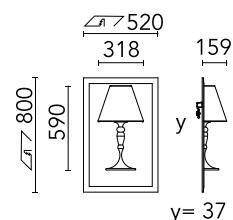

Recessed luminaire with direct connection to mains.

Are you a professional and your project needs consulting and support?

[BOOK AN APPOINTMENT](#)