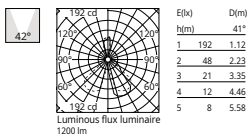

Physical

Colour	Raw
Trim	No
Orientation	Fixed
Net weight (kg)	11
IP internal	20
IP external	20

Download

[Mounting instructions](#)  PDF

Photometric Files

[LDT / IES](#)  LDT

Technical Drawings

[3D](#)  ZIP

Schematic light drawing

Photometric

Lighting type	Indirect
Light distribution	Symmetric
Beam angle C0-180 (°)	42
Beam angle C90-270 (°)	42
Extreme cut off	No

Electrical

Emergency No

Notes

Excluded light source. To be ordered separately.