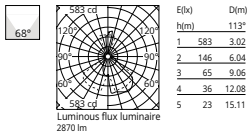

Physical

Colour	Raw
Trim	No
Orientation	Fixed
Net weight (kg)	28
IP internal	20
IP external	20

Download

[Mounting instructions](#) PDF

Photometric Files

[LDT / IES](#) LDT

Technical Drawings

[3D](#) ZIP

Schematic light drawing

Photometric

Lighting type	Indirect
Light distribution	Asymmetric
Beam angle C0-180 (°)	113
Beam angle C90-270 (°)	68
Extreme cut off	No

Electrical

Emergency No

Notes

Excluded light source. To be ordered separately.
