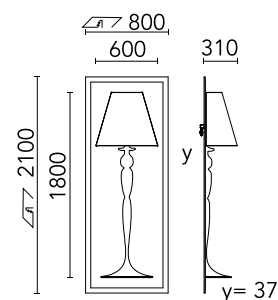

FLOS

SA.5000.1 Raw

Abajourd'hui Large

Recessed luminaire with direct connection to mains.

Are you a professional and your project needs consulting and support?

[BOOK AN APPOINTMENT](#)

Main specifications

Mounting	Wall recessed
Environments	Indoor dry location
Light source type	LED
Light sources included	Yes
Lamp holders	E27

Physical

Colour	Raw
Trim	No
Orientation	Fixed
Net weight (kg)	28
IP internal	20
IP external	20

Download

[Mounting instructions](#) PDF

Photometric Files

[LDT / IES](#) LDT

Technical Drawings

[3D](#) ZIP

Schematic light drawing

Photometric

Lighting type	Indirect
Light distribution	Asymmetric
Beam angle C0-180 (°)	113
Beam angle C90-270 (°)	68
Extreme cut off	No

Electrical

Emergency No

Notes

Excluded light source. To be ordered separately.
