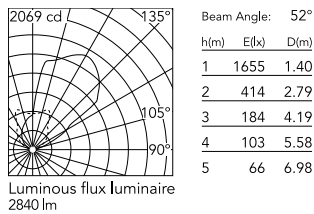

Physical

Colour	Matte Stainless Steel
Orientation	Adjustable
Rotation (°)	359
Longitudinal tilting (°)	15
Net weight (kg)	5.77
Package height (mm)	230
Package width (mm)	365
Package length (mm)	305
Package volume (m3)	0.03
IP internal	67
IP external	66

Download

[Mounting instructions](#) ZIP

Photometric Files

[LDT / IES](#) ZIP

Technical Drawings

[2D](#) ZIP

[3D](#) ZIP

Schematic light drawing

Photometric

Lighting type	Direct
Light distribution	Asymmetric
CCT (K)	2700
CRI>	80
Beam angle C0-180 (°)	52
Beam angle C90-270 (°)	67
Extreme cut off	No

Electrical

Insulation class	II
Frequency (Hz)	50/60
Main voltage (Vac)	220-240
Power supply	Remote included
Dimmable	Yes
Power supply type	Dimmable DALI 1
Dimming interface	Dimmer Integrated
Emergency	No