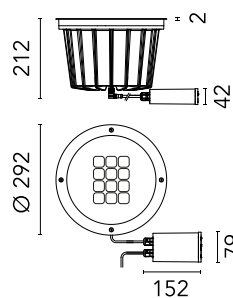

FLOS

FA53406656-300 Matte Stainless Steel

A-Rise 290 Wall Washer

Designed by FLOS Outdoor, 2012

LED light source included. Integrated 24V dc ON/OFF remote electric power supply. Adjustment on vertical axis: 15° max. Rotation on horizontal axis: 359° max. Remote power supply that must be placed in a junction box, equipped with a protruding, 400 mm cable with an M12 screw-on connector that guarantees the water tightness of the luminaire, and with a 250 mm cable for the connection to the power line. Extra clear transparent glass.

Are you a professional and your project needs consulting and support?

[BOOK AN APPOINTMENT](#)

Main specifications

EAN	8054793670171
Mounting	In-ground
Light source type	LED
Light sources included	Yes
LED type	Power LED
Number of lamps	1
Power (W)	34
System power (W)	39
Source flux (lm)	3864
Lumen Output (lm)	2840

Physical

Colour	Matte Stainless Steel
Orientation	Adjustable
Rotation (°)	359
Longitudinal tilting (°)	15
Net weight (kg)	5.77
Package height (mm)	230
Package width (mm)	365
Package length (mm)	305
Package volume (m3)	0.03
IP internal	67
IP external	66