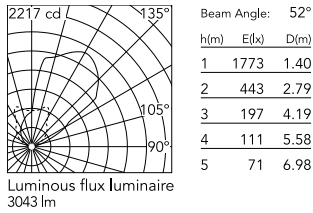

Physical

Colour	Matte Stainless Steel
Orientation	Adjustable
Rotation (°)	359
Longitudinal tilting (°)	15
Net weight (kg)	5.77
Package height (mm)	230
Package width (mm)	365
Package length (mm)	305
Package volume (m3)	0.03
IP internal	67
IP external	66

Download

[Mounting instructions](#)  ZIP

Photometric Files

[LDT / IES](#)  ZIP

Technical Drawings

[2D](#)  ZIP

[3D](#)  ZIP

Schematic light drawing

Photometric

Lighting type	Direct
Light distribution	Asymmetric
CCT (K)	3000
CRI>	80
Beam angle C0-180 (°)	52
Beam angle C90-270 (°)	67
Extreme cut off	No

Electrical

Insulation class	II
Frequency (Hz)	50/60
Main voltage (Vac)	220-240
Power supply	Remote included
Dimmable	No
Power supply type	Non Dimmable
Dimming interface	Not Dimmable
Emergency	No