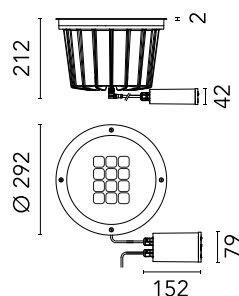

FLOS

FA53404656 Matte Stainless Steel

A-Rise 290 Wall Washer

Designed by FLOS Outdoor, 2012

34W - 3043lm - 3000K - CRI> 80 - Beam° 52

LED light source included. Integrated 24V dc ON/OFF remote electric power supply. Adjustment on vertical axis: 15° max. Rotation on horizontal axis: 359° max. Remote power supply that must be placed in a junction box, equipped with a protruding, 400 mm cable with an M12 screw-on connector that guarantees the water tightness of the luminaire, and with a 250 mm cable for the connection to the power line. Extra clear transparent glass.

Are you a professional and your project needs consulting and support?

[BOOK AN APPOINTMENT](#)

Main specifications

EAN	8054793669335
Mounting	In-ground
Light source type	LED
Light sources included	Yes
LED type	Power LED
Number of lamps	1
Power (W)	34
System power (W)	39
Source flux (lm)	4140
Lumen Output (lm)	3043

Physical

Colour	Matte Stainless Steel
Orientation	Adjustable
Rotation (°)	359
Longitudinal tilting (°)	15
Net weight (kg)	5.77
Package height (mm)	230
Package width (mm)	365
Package length (mm)	305
Package volume (m3)	0.03
IP internal	67
IP external	66