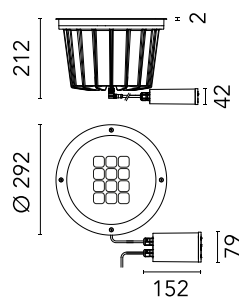

FLOS

FA53404656-310 Matte Stainless Steel

A-Rise 290 Wall Washer

Designed by FLOS Outdoor, 2012

34W - 3043lm - 3000K - CRI> 80 - Beam° 52

LED light source included. Integrated 24V dc ON/OFF remote electric power supply. Adjustment on vertical axis: 15° max. Rotation on horizontal axis: 359° max. Remote power supply that must be placed in a junction box, equipped with a protruding, 400 mm cable with an M12 screw-on connector that guarantees the water tightness of the luminaire, and with a 250 mm cable for the connection to the power line. Extra clear transparent glass.

Are you a professional and your project needs consulting and support?

[BOOK AN APPOINTMENT](#)

Main specifications

EAN	8054793669359
Mounting	In-ground
Light source type	LED
Light sources included	Yes
LED type	Power LED
Number of lamps	1
Power (W)	34
System power (W)	39
Source flux (lm)	4140
Lumen Output (lm)	3043

Physical

Colour	Matte Stainless Steel
Orientation	Adjustable
Rotation (°)	359
Longitudinal tilting (°)	15
Net weight (kg)	5.77
Package height (mm)	230
Package width (mm)	365
Package length (mm)	305
Package volume (m3)	0.03
IP internal	67
IP external	66