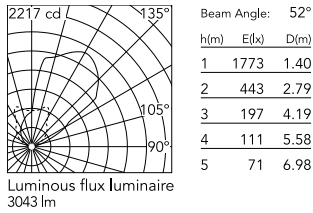

Physical

Colour	Matte Stainless Steel
Orientation	Adjustable
Rotation (°)	359
Longitudinal tilting (°)	15
Net weight (kg)	5.77
Package height (mm)	230
Package width (mm)	365
Package length (mm)	305
Package volume (m3)	0.03
IP internal	67
IP external	66

Download

[Mounting instructions](#)  ZIP

Photometric Files

[LDT / IES](#)  ZIP

Technical Drawings

[2D](#)  ZIP

[3D](#)  ZIP

Schematic light drawing

Photometric

Lighting type	Direct
Light distribution	Asymmetric
CCT (K)	3000
CRI>	80
Beam angle C0-180 (°)	52
Beam angle C90-270 (°)	67
Extreme cut off	No

Electrical

Insulation class	II
Frequency (Hz)	50/60
Main voltage (Vac)	220-240
Power supply	Remote included
Dimmable	Yes
Power supply type	Dimmable 1-10V
Dimming interface	Dimmer Integrated
Emergency	No