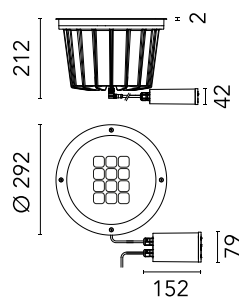

Main specifications

EAN	8054793669342
Mounting	In-ground
Light source type	LED
Light sources included	Yes
LED type	Power LED
Number of lamps	1
Power (W)	34
System power (W)	39
Source flux (lm)	4140
Lumen Output (lm)	3043

Physical

Colour	Matte Stainless Steel
Orientation	Adjustable
Rotation (°)	359
Longitudinal tilting (°)	15
Net weight (kg)	5.77
Package height (mm)	230
Package width (mm)	365
Package length (mm)	305
Package volume (m3)	0.03
IP internal	67
IP external	66

Download

[Mounting instructions](#) ZIP

Photometric Files

[LDT / IES](#) ZIP

Technical Drawings

[2D](#) ZIP

[3D](#) ZIP