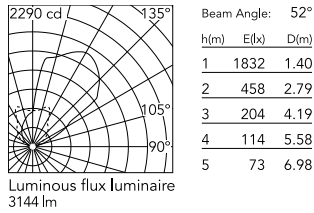

Physical

Colour	Matte Stainless Steel
Orientation	Adjustable
Rotation (°)	359
Longitudinal tilting (°)	15
Net weight (kg)	5.77
Package height (mm)	230
Package width (mm)	365
Package length (mm)	305
Package volume (m3)	0.03
IP internal	67
IP external	66

Download

[Mounting instructions](#)  ZIP

Photometric Files

[LDT / IES](#)  ZIP

Technical Drawings

[2D](#)  ZIP

[3D](#)  ZIP

Schematic light drawing

Photometric

Lighting type	Direct
Light distribution	Asymmetric
CCT (K)	4000
CRI>	80
Beam angle C0-180 (°)	52
Beam angle C90-270 (°)	67
Extreme cut off	No

Electrical

Insulation class	II
Frequency (Hz)	50/60
Main voltage (Vac)	220-240
Power supply	Remote included
Dimmable	No
Power supply type	Non Dimmable
Dimming interface	Not Dimmable
Emergency	No