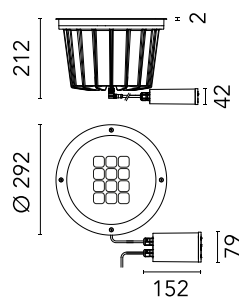

FLOS

FA53404556 Matte Stainless Steel

A-Rise 290 Wall Washer

Designed by FLOS Outdoor, 2012

34W - 3144lm - 4000K - CRI> 80 - Beam° 52

LED light source included. Integrated 24V dc ON/OFF remote electric power supply. Adjustment on vertical axis: 15° max. Rotation on horizontal axis: 359° max. Remote power supply that must be placed in a junction box, equipped with a protruding, 400 mm cable with an M12 screw-on connector that guarantees the water tightness of the luminaire, and with a 250 mm cable for the connection to the power line. Extra clear transparent glass.

Are you a professional and your project needs consulting and support?

[BOOK AN APPOINTMENT](#)

Main specifications

EAN	8054793669304
Mounting	In-ground
Light source type	LED
Light sources included	Yes
LED type	Power LED
Number of lamps	1
Power (W)	34
System power (W)	39
Source flux (lm)	4278
Lumen Output (lm)	3144

Physical

Colour	Matte Stainless Steel
Orientation	Adjustable
Rotation (°)	359
Longitudinal tilting (°)	15
Net weight (kg)	5.77
Package height (mm)	230
Package width (mm)	365
Package length (mm)	305
Package volume (m3)	0.03
IP internal	67
IP external	66