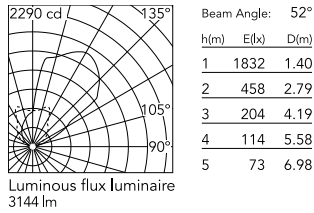

Physical

Colour	Matte Stainless Steel
Orientation	Adjustable
Rotation (°)	359
Longitudinal tilting (°)	15
Net weight (kg)	5.77
Package height (mm)	230
Package width (mm)	365
Package length (mm)	305
Package volume (m3)	0.03
IP internal	67
IP external	66

Download

[Mounting instructions](#)  ZIP

Photometric Files

[LDT / IES](#)  ZIP

Technical Drawings

[2D](#)  ZIP

[3D](#)  ZIP

Schematic light drawing

Photometric

Lighting type	Direct
Light distribution	Asymmetric
CCT (K)	4000
CRI>	80
Beam angle C0-180 (°)	52
Beam angle C90-270 (°)	67
Extreme cut off	No

Electrical

Insulation class	II
Frequency (Hz)	50/60
Main voltage (Vac)	220-240
Power supply	Remote included
Dimmable	Yes
Power supply type	Dimmable 1-10V
Dimming interface	Dimmer Integrated
Emergency	No