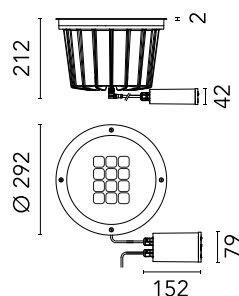

FLOS

FA53404556-310 Matte Stainless Steel

A-Rise 290 Wall Washer

Designed by FLOS Outdoor, 2012

34W - 3144lm - 4000K - CRI> 80 - Beam° 52

LED light source included. Integrated 24V dc ON/OFF remote electric power supply. Adjustment on vertical axis: 15° max. Rotation on horizontal axis: 359° max. Remote power supply that must be placed in a junction box, equipped with a protruding, 400 mm cable with an M12 screw-on connector that guarantees the water tightness of the luminaire, and with a 250 mm cable for the connection to the power line. Extra clear transparent glass.

Are you a professional and your project needs consulting and support?

[BOOK AN APPOINTMENT](#)

Main specifications

EAN	8054793669328
Mounting	In-ground
Light source type	LED
Light sources included	Yes
LED type	Power LED
Number of lamps	1
Power (W)	34
System power (W)	39
Source flux (lm)	4278
Lumen Output (lm)	3144

Physical

Colour	Matte Stainless Steel
Orientation	Adjustable
Rotation (°)	359
Longitudinal tilting (°)	15
Net weight (kg)	5.77
Package height (mm)	230
Package width (mm)	365
Package length (mm)	305
Package volume (m3)	0.03
IP internal	67
IP external	66