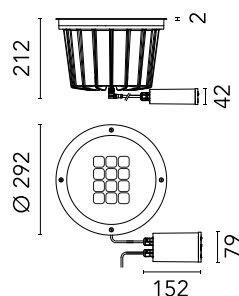

FLOS

FA53404556-300 Matte Stainless Steel

A-Rise 290 Wall Washer

Designed by FLOS Outdoor, 2012

34W - 3144lm - 4000K - CRI> 80 - Beam° 52

LED light source included. Integrated 24V dc ON/OFF remote electric power supply. Adjustment on vertical axis: 15° max. Rotation on horizontal axis: 359° max. Remote power supply that must be placed in a junction box, equipped with a protruding, 400 mm cable with an M12 screw-on connector that guarantees the water tightness of the luminaire, and with a 250 mm cable for the connection to the power line. Extra clear transparent glass.

Are you a professional and your project needs consulting and support?

[BOOK AN APPOINTMENT](#)

Main specifications

EAN	8054793669311
Mounting	In-ground
Light source type	LED
Light sources included	Yes
LED type	Power LED
Number of lamps	1
Power (W)	34
System power (W)	39
Source flux (lm)	4278
Lumen Output (lm)	3144

Physical

Colour	Matte Stainless Steel
Orientation	Adjustable
Rotation (°)	359
Longitudinal tilting (°)	15
Net weight (kg)	5.77
Package height (mm)	230
Package width (mm)	365
Package length (mm)	305
Package volume (m3)	0.03
IP internal	67
IP external	66