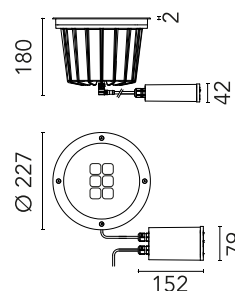

FLOS

FA53406056 Matte Stainless Steel

A-Rise 225 Wall Washer

Designed by FLOS Outdoor, 2012

LED light source included. Integrated 24V dc ON/OFF remote electric power supply. Adjustment on vertical axis: 15° max. Rotation on horizontal axis: 359° max. Remote power supply that must be placed in a junction box, equipped with a protruding, 400 mm cable with an M12 screw-on connector that guarantees the water tightness of the luminaire, and with a 250 mm cable for the connection to the power line. Extra clear transparent glass.

Are you a professional and your project needs consulting and support?

[BOOK AN APPOINTMENT](#)

Main specifications

EAN	8054793669892
Mounting	In-ground
Light source type	LED
Light sources included	Yes
LED type	Power LED
Number of lamps	1
Power (W)	17
System power (W)	21
Source flux (lm)	1932
Lumen Output (lm)	1420

Physical

Colour	Matte Stainless Steel
Orientation	Adjustable
Rotation (°)	359
Longitudinal tilting (°)	15
Net weight (kg)	3.12
Package height (mm)	210
Package width (mm)	290
Package length (mm)	255
Package volume (m3)	0.02
IP internal	67
IP external	66