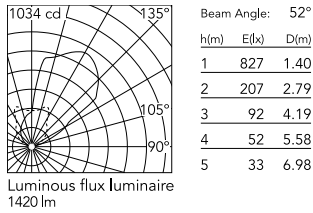

Physical

Colour	Matte Stainless Steel
Orientation	Adjustable
Rotation (°)	359
Longitudinal tilting (°)	15
Net weight (kg)	3.12
Package height (mm)	210
Package width (mm)	290
Package length (mm)	255
Package volume (m3)	0.02
IP internal	67
IP external	66

Download

[Mounting instructions](#) ZIP

Photometric Files

[LDT / IES](#) ZIP

Technical Drawings

[2D](#) ZIP

[3D](#) ZIP

Schematic light drawing

Photometric

Lighting type	Direct
Light distribution	Asymmetric
CCT (K)	2700
CRI>	80
Beam angle C0-180 (°)	52
Beam angle C90-270 (°)	67
Extreme cut off	No

Electrical

Insulation class	II
Frequency (Hz)	50/60
Main voltage (Vac)	220-240
Power supply	Remote included
Dimmable	No
Power supply type	Non Dimmable
Dimming interface	Not Dimmable
Emergency	No