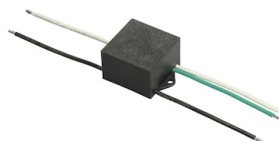

FLOS

FA53406056-310 Matte Stainless Steel

A-Rise 225 Wall Washer

Designed by FLOS Outdoor, 2012

LED light source included. Integrated 24V dc ON/OFF remote electric power supply. Adjustment on vertical axis: 15° max. Rotation on horizontal axis: 359° max. Remote power supply that must be placed in a junction box, equipped with a protruding, 400 mm cable with an M12 screw-on connector that guarantees the water tightness of the luminaire, and with a 250 mm cable for the connection to the power line. Extra clear transparent glass.

Accessories & Power Supply

REQUIRED
Accessory

F4598000

Box for installation

OPTIONAL
Accessory

F990C00A000

2 way terminal block 4 poles IP68
H2O stop. (ø5,5÷12mm cable)

OPTIONAL
Accessory

F990E00A000

S.P.D. (SURGE PROTECTION
DEVICE)

OPTIONAL
Accessory

F990C010000

3/4 way terminal block 4 poles
IP68 H2O stop. (ø5,5÷12mm
cable)