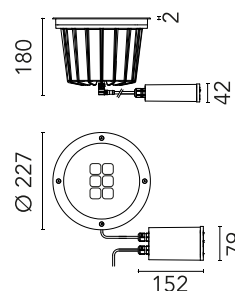

FLOS

FA53406056-310 Matte Stainless Steel

A-Rise 225 Wall Washer

Designed by FLOS Outdoor, 2012

LED light source included. Integrated 24V dc ON/OFF remote electric power supply. Adjustment on vertical axis: 15° max. Rotation on horizontal axis: 359° max. Remote power supply that must be placed in a junction box, equipped with a protruding, 400 mm cable with an M12 screw-on connector that guarantees the water tightness of the luminaire, and with a 250 mm cable for the connection to the power line. Extra clear transparent glass.

Are you a professional and your project needs consulting and support?

[BOOK AN APPOINTMENT](#)

Main specifications

EAN	8054793669915
Mounting	In-ground
Environments	Outdoor wet location
Light source type	LED
Light sources included	Yes
LED type	Power LED
Number of lamps	1
Power (W)	17
System power (W)	21
Source flux (lm)	1932
Lumen Output (lm)	1420

Physical

Colour	Matte Stainless Steel
Orientation	Adjustable
Rotation (°)	359
Longitudinal tilting (°)	15
Net weight (kg)	3.12
Package height (mm)	210
Package width (mm)	290
Package length (mm)	255
Package volume (m3)	0.02
IP internal	67
IP external	66