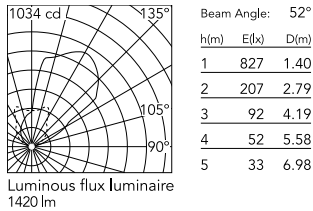

Physical

Colour	Matte Stainless Steel
Orientation	Adjustable
Rotation (°)	359
Longitudinal tilting (°)	15
Net weight (kg)	3.12
Package height (mm)	210
Package width (mm)	290
Package length (mm)	255
Package volume (m3)	0.02
IP internal	67
IP external	66

Download

[Mounting instructions](#)  ZIP

Photometric Files

[LDT / IES](#)  ZIP

Technical Drawings

[2D](#)  ZIP

[3D](#)  ZIP

Schematic light drawing

Photometric

Lighting type	Direct
Light distribution	Asymmetric
CCT (K)	2700
CRI>	80
Beam angle C0-180 (°)	52
Beam angle C90-270 (°)	67
Extreme cut off	No

Electrical

Insulation class	II
Frequency (Hz)	50/60
Main voltage (Vac)	220-240
Power supply	Remote included
Dimmable	Yes
Power supply type	Dimmable 1-10V
Dimming interface	Dimmer Integrated
Emergency	No