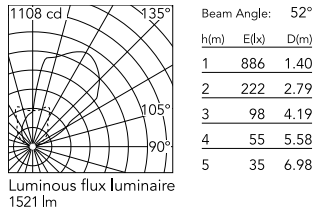

Physical

| | |
|--------------------------|-----------------------|
| Colour | Matte Stainless Steel |
| Orientation | Adjustable |
| Rotation (°) | 359 |
| Longitudinal tilting (°) | 15 |
| Net weight (kg) | 3.12 |
| Package height (mm) | 210 |
| Package width (mm) | 290 |
| Package length (mm) | 255 |
| Package volume (m3) | 0.02 |
| IP internal | 67 |
| IP external | 66 |

Download

[Mounting instructions](#)  ZIP

Photometric Files

[LDT / IES](#)  ZIP

Technical Drawings

[2D](#)  ZIP

[3D](#)  ZIP

Schematic light drawing

Photometric

| | |
|------------------------|------------|
| Lighting type | Direct |
| Light distribution | Asymmetric |
| CCT (K) | 3000 |
| CRI> | 80 |
| Beam angle C0-180 (°) | 52 |
| Beam angle C90-270 (°) | 67 |
| Extreme cut off | No |