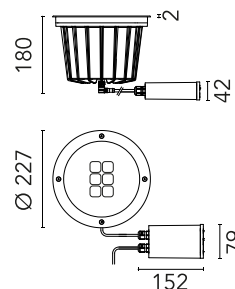

FLOS

FA53403056-310 Matte Stainless Steel

A-Rise 225 Wall Washer

Designed by FLOS Outdoor, 2012

17W - 1521lm - 3000K - CRI> 80 - Beam° 52

LED light source included. Integrated 24V dc ON/OFF remote electric power supply. Adjustment on vertical axis: 15° max. Rotation on horizontal axis: 359° max. Remote power supply that must be placed in a junction box, equipped with a protruding, 400 mm cable with an M12 screw-on connector that guarantees the water tightness of the luminaire, and with a 250 mm cable for the connection to the power line. Extra clear transparent glass.

Are you a professional and your project needs consulting and support?

[BOOK AN APPOINTMENT](#)

Main specifications

| | |
|------------------------|---------------|
| EAN | 8054793668376 |
| Mounting | In-ground |
| Light source type | LED |
| Light sources included | Yes |
| LED type | Power LED |
| Number of lamps | 1 |
| Power (W) | 17 |
| System power (W) | 21 |
| Source flux (lm) | 2070 |
| Lumen Output (lm) | 1521 |

Physical

| | |
|--------------------------|-----------------------|
| Colour | Matte Stainless Steel |
| Orientation | Adjustable |
| Rotation (°) | 359 |
| Longitudinal tilting (°) | 15 |
| Net weight (kg) | 3.12 |
| Package height (mm) | 210 |
| Package width (mm) | 290 |
| Package length (mm) | 255 |
| Package volume (m3) | 0.02 |
| IP internal | 67 |
| IP external | 66 |

2 way terminal block 4 poles IP68
H2O stop. (ø5,5÷12mm cable)

OPTIONAL
Accessory

F990C010000

3/4 way terminal block 4 poles
IP68 H2O stop. (ø5,5÷12mm
cable)

OPTIONAL
Accessory

F990E00A000

S.P.D. (SURGE PROTECTION
DEVICE)